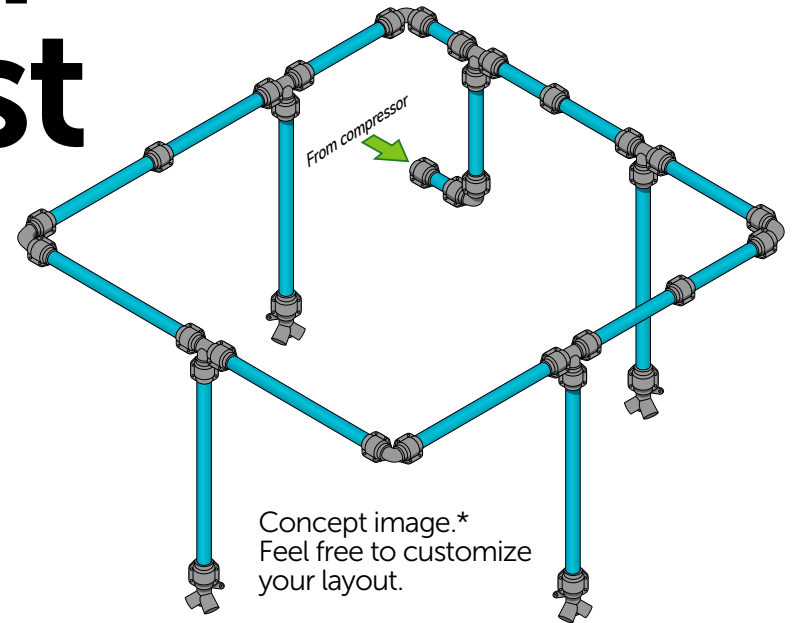

4-Station Looped System Component List

QTY	DESCRIPTION
32	7' lengths of 1" blue aluminum pipe
10	5' lengths of 1" blue aluminum pipe
28	1" union connectors
35	1" pipe mounting clips
5	1" elbow connectors
5	1" tee connectors
4	1" outlet stations with two 1/2" female NPT ports
1	1" pipe to 3/4" male NPT adapter (for compressor connection)

Concept image.*
Feel free to customize
your layout.

Visit www.airpipeusa.com for instructions and How-To videos

* Additional pipe, fittings, valves, and quick disconnects are available to add to your system. Contact AIRpipe for more information. We're available to help design your system.